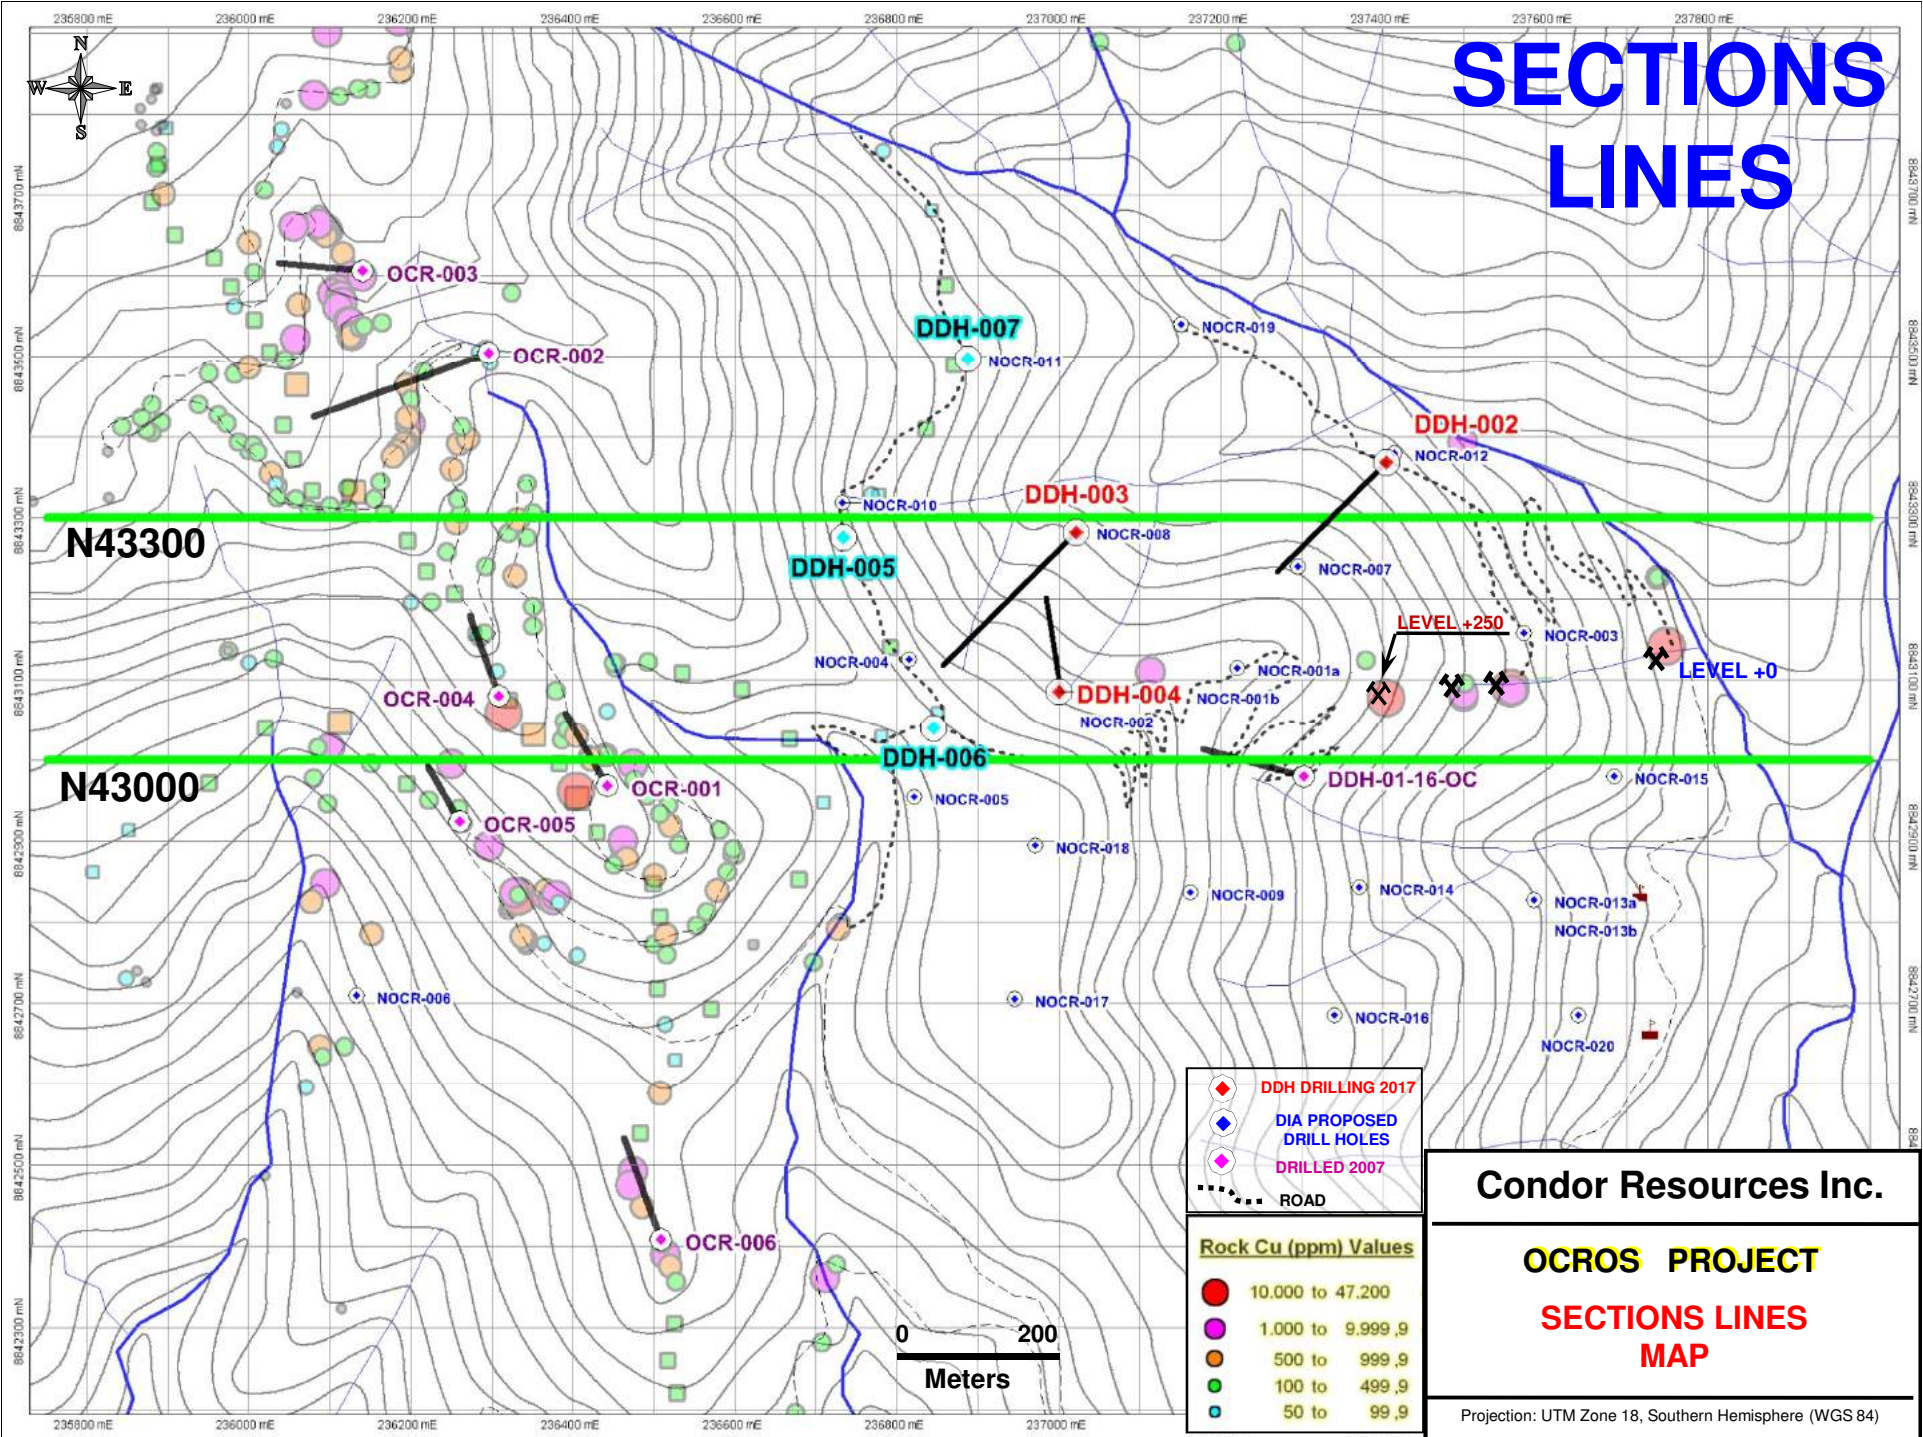

SECTIONS LINES

Condor Resources Inc.

OCROS PROJECT

SECTIONS LINES
MAP

Projection: UTM Zone 18, Southern Hemisphere (WGS 84)