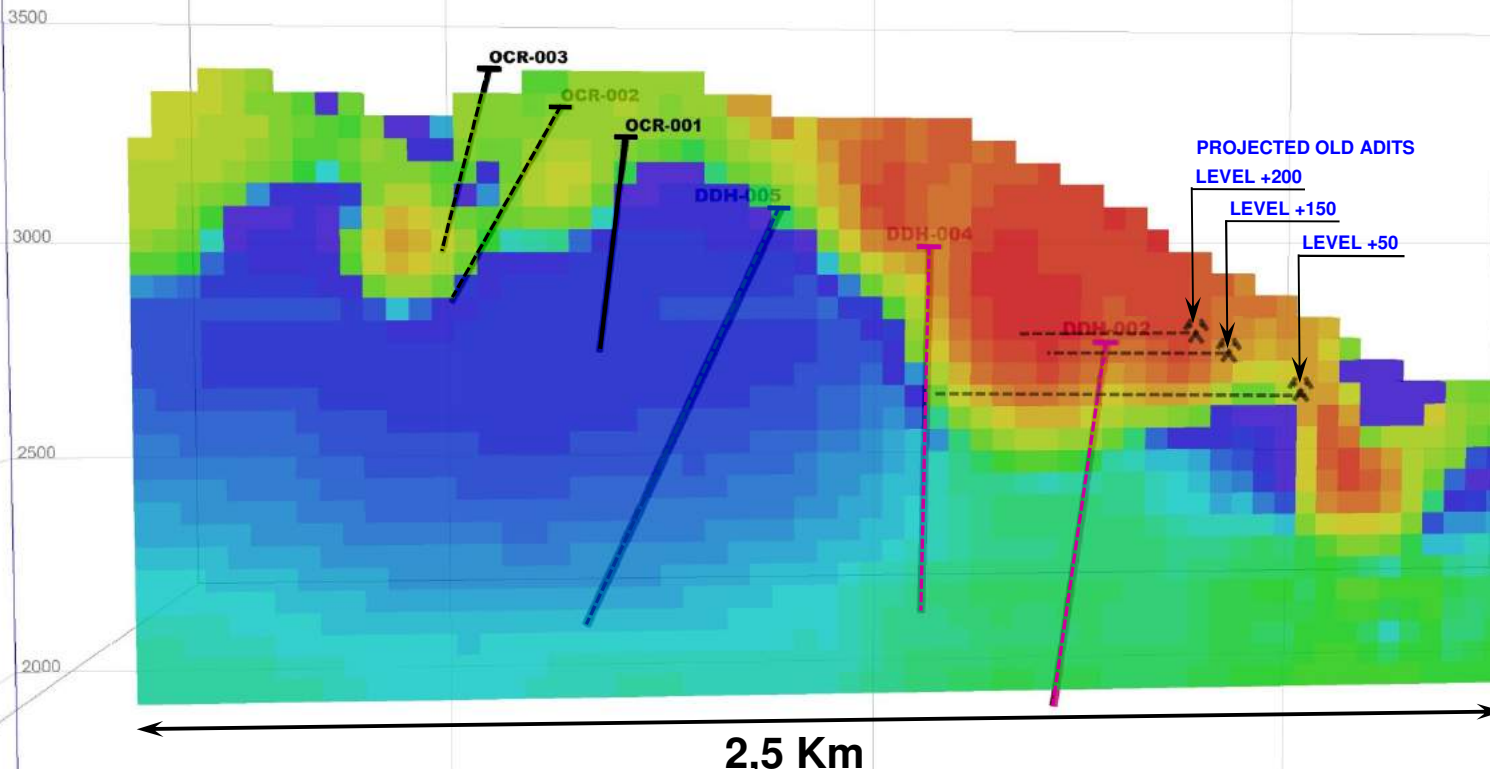

3D Map

OCROS GPH - DDH

3D MODEL

Magnetic Susceptibility

SECTION WEST – EAST N43000

-  DDH DRILLING 2017
-  DDH PLAN 2018
-  DRILLED 2007-2016

236600 237000 238000

View to North